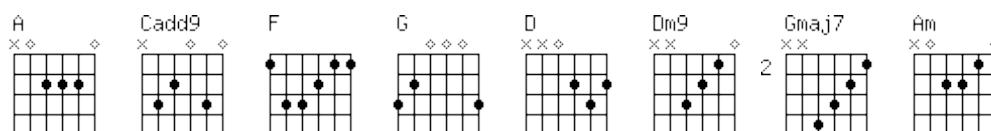

Skyward

Lyrics and music by
Black Boy Peaches
Slasher © 2009

CHORD CHART:

A, B/A, Cadd9, Dadd9, F, G, D, Dm9, Gmaj7, A+, Am

www.chordie.com

Note: A few tricky chords in here that I couldn't find pictures for. B/A is just an A chord and you remove your finger off the 2nd fret of the D string and place it on the 2nd fret of the A string. This gives you a bass note B over the A chord.

The other is what I call Dadd9 which is the same shape as Cadd9 but slide up two frets.

And last of all A+ which is a Dm9 on the 5th fret.

(Instrumental) A B/A C+9 D+9

(V.1)

A B/A G D

Look, Look behind you, there's a miracle happening in the clouds,

And it's beautiful up here! And I, I yeeah!

(Instrumental) A B/A C+9 D+9

A B/A G D

In this wartime, it's harder to explain what love is, you see it's not as simple as before

A B/A G D
And this harlem of fiery lights they besiege me, but girl my mind is far, far away